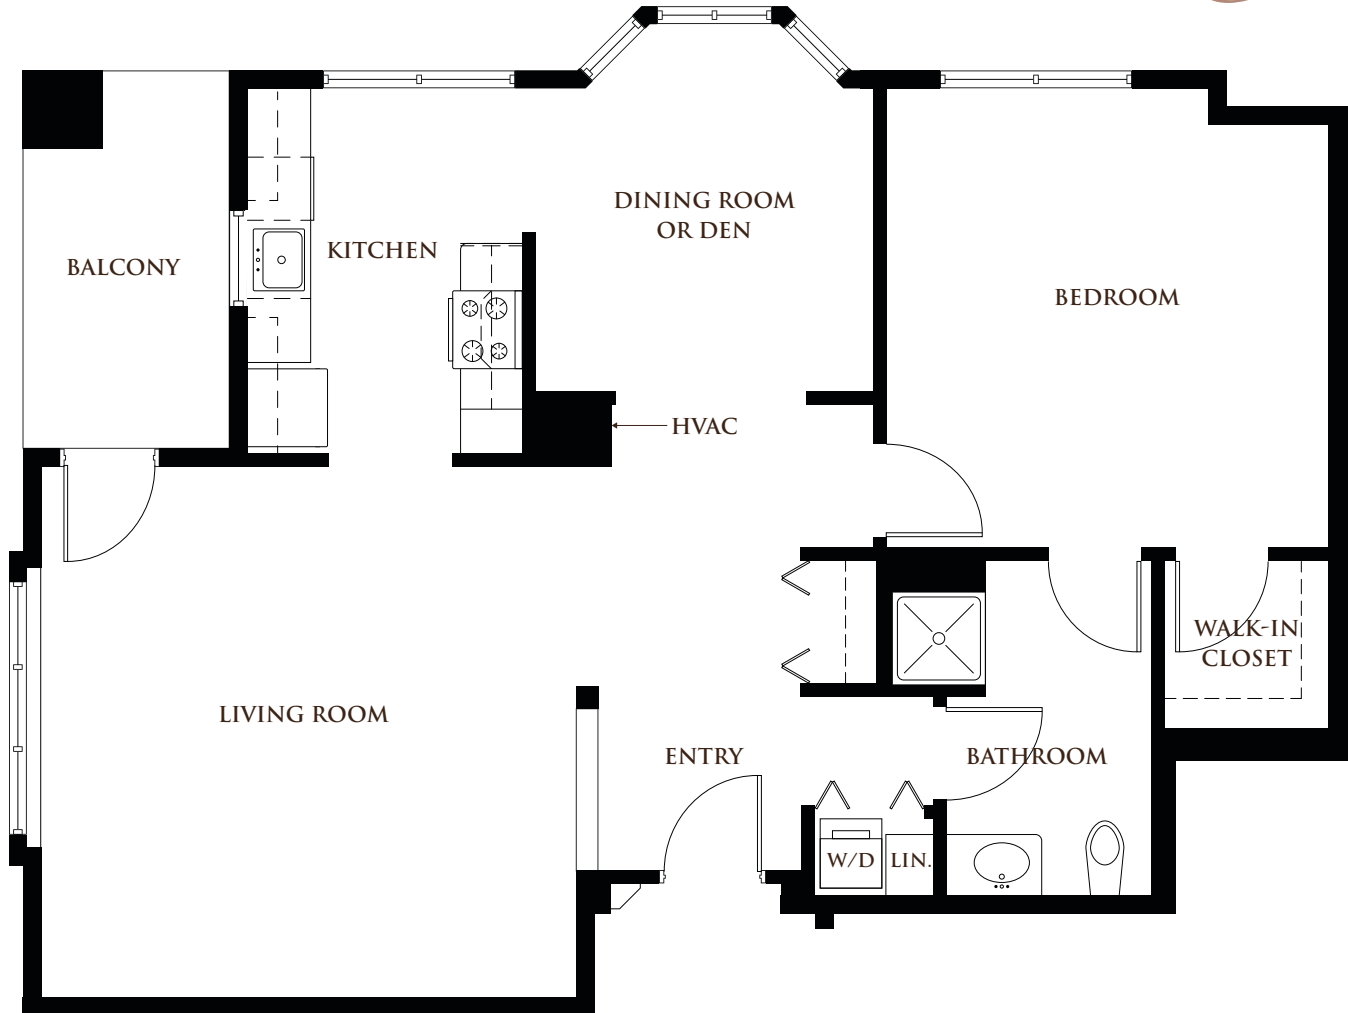

Mercer

*One Bedroom/
One Bathroom/
Den Apartment
1002-1155 sq. ft.*

*Monthly Fees starting at
\$3,243*

*Entrance Fees starting at
\$175,000*

The floor plan above is intended to show dimensions and layout for marketing purposes. Final design of the unit may vary.

THE MANOR
at York Town