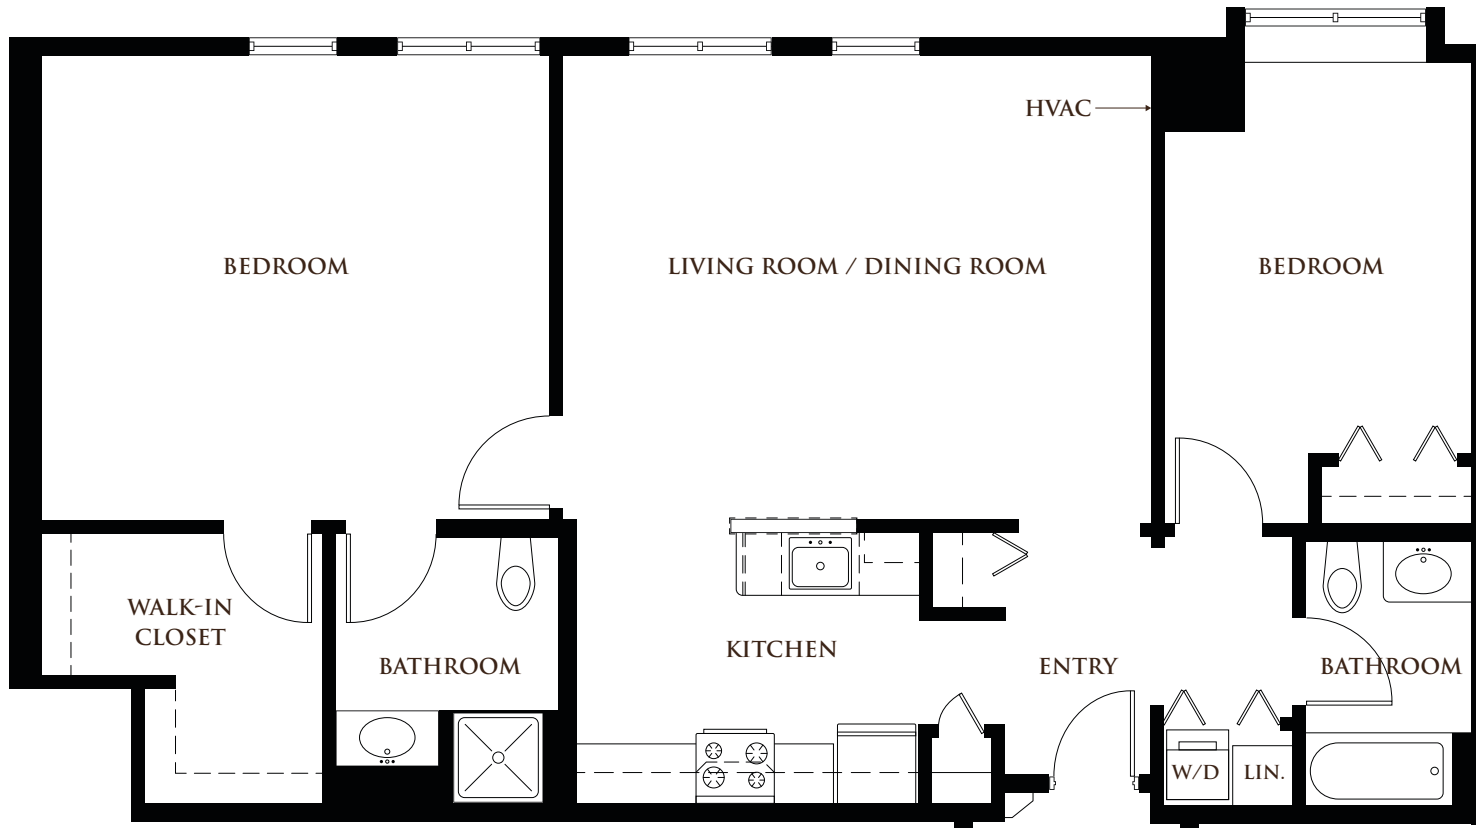

Fonthill

*Two Bedroom/
Two Bathroom/
Apartment
1100-1440 sq. ft.*

*Monthly Fees starting at
\$3,537*

*Entrance Fees starting at
\$200,000*

The floor plan above is intended to show dimensions and layout for marketing purposes. Final design of the unit may vary.

THE MANOR
at York Town