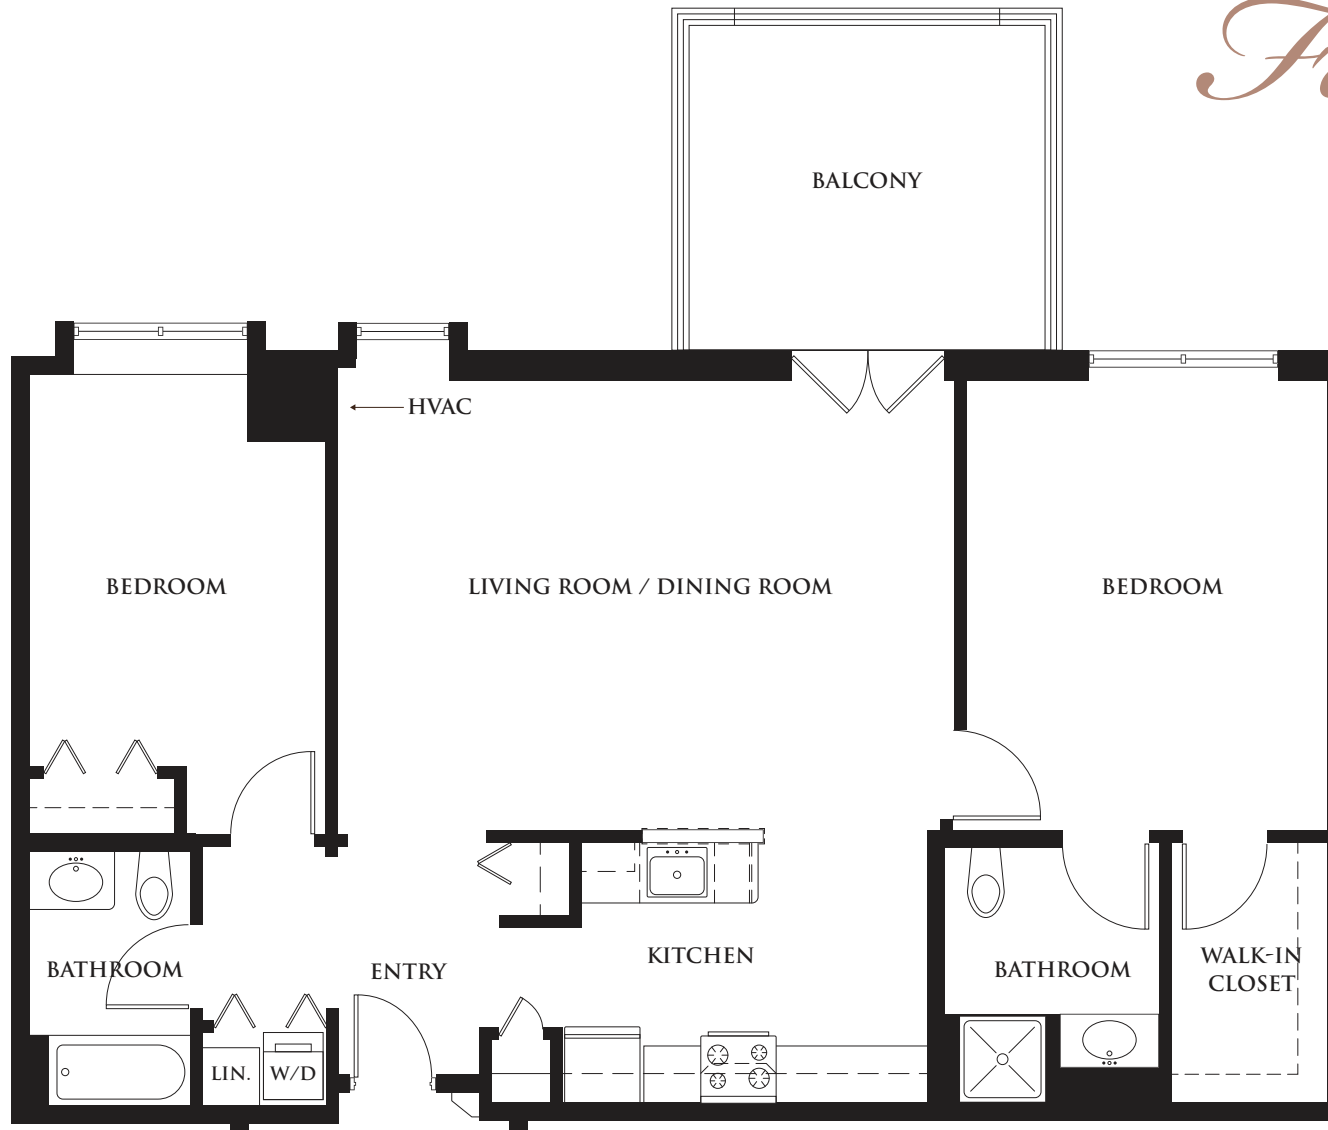

Fonthill Deluxe

*Two Bedroom/
Two Bathroom/
Apartment*
1033-1223 sq. ft.

Monthly Fees starting at
\$3,572

Entrance Fees starting at
\$220,000

The floor plan above is intended to show dimensions and layout for marketing purposes. Final design of the unit may vary.

THE MANOR
at York Town