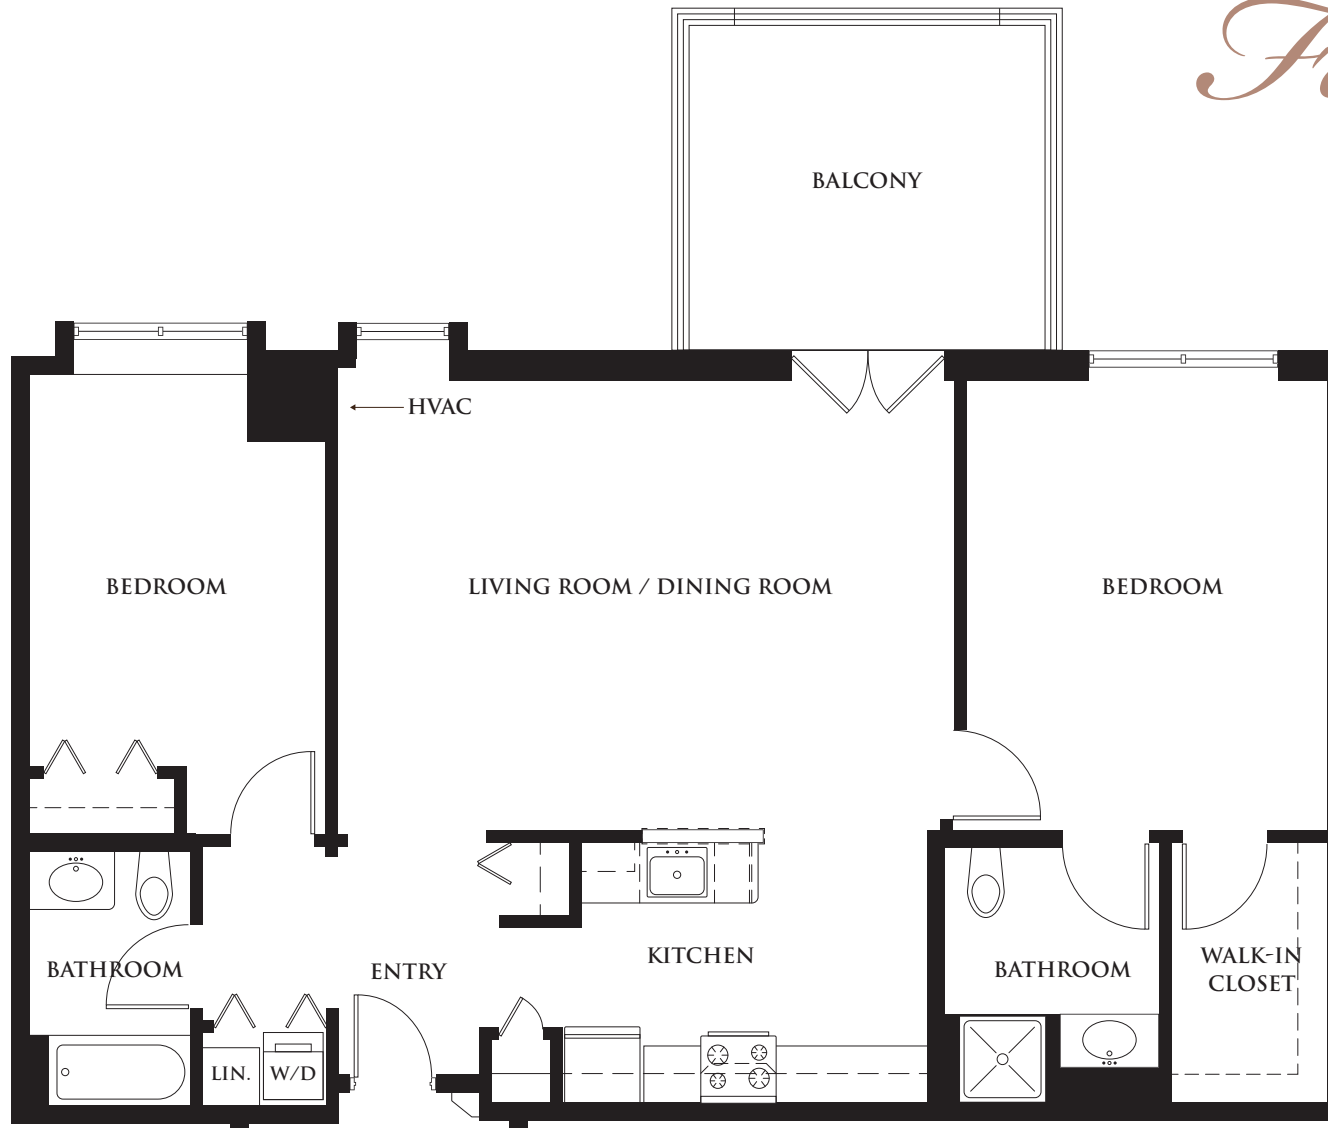

Fonthill Deluxe

*Two Bedroom/
Two Bathroom/
Apartment*
1033-1223 sq. ft.

Monthly Fees starting at
\$3,950

Entrance Fees starting at
\$240,000

The floor plan above is intended to show dimensions and layout for marketing purposes. Final design of the unit may vary.

THE MANOR
at York Town