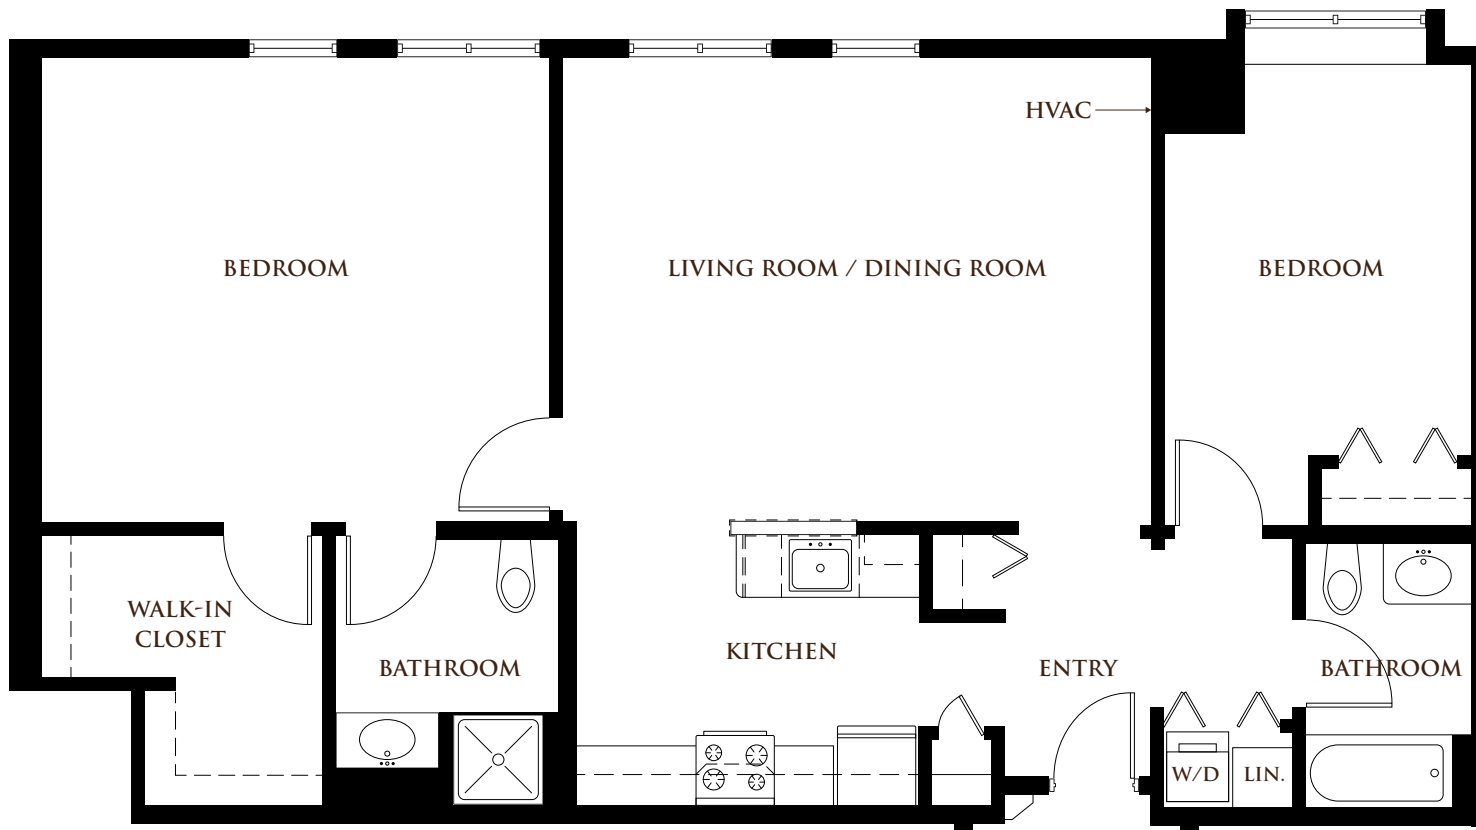

Fonthill

*Two Bedroom/
Two Bathroom/
Apartment
1100-1440 sq. ft.*

*Monthly Fees starting at
\$3,749*

*Entrance Fees starting at
\$220,000*

The floor plan above is intended to show dimensions and layout for marketing purposes. Final design of the unit may vary.

THE MANOR
at York Town