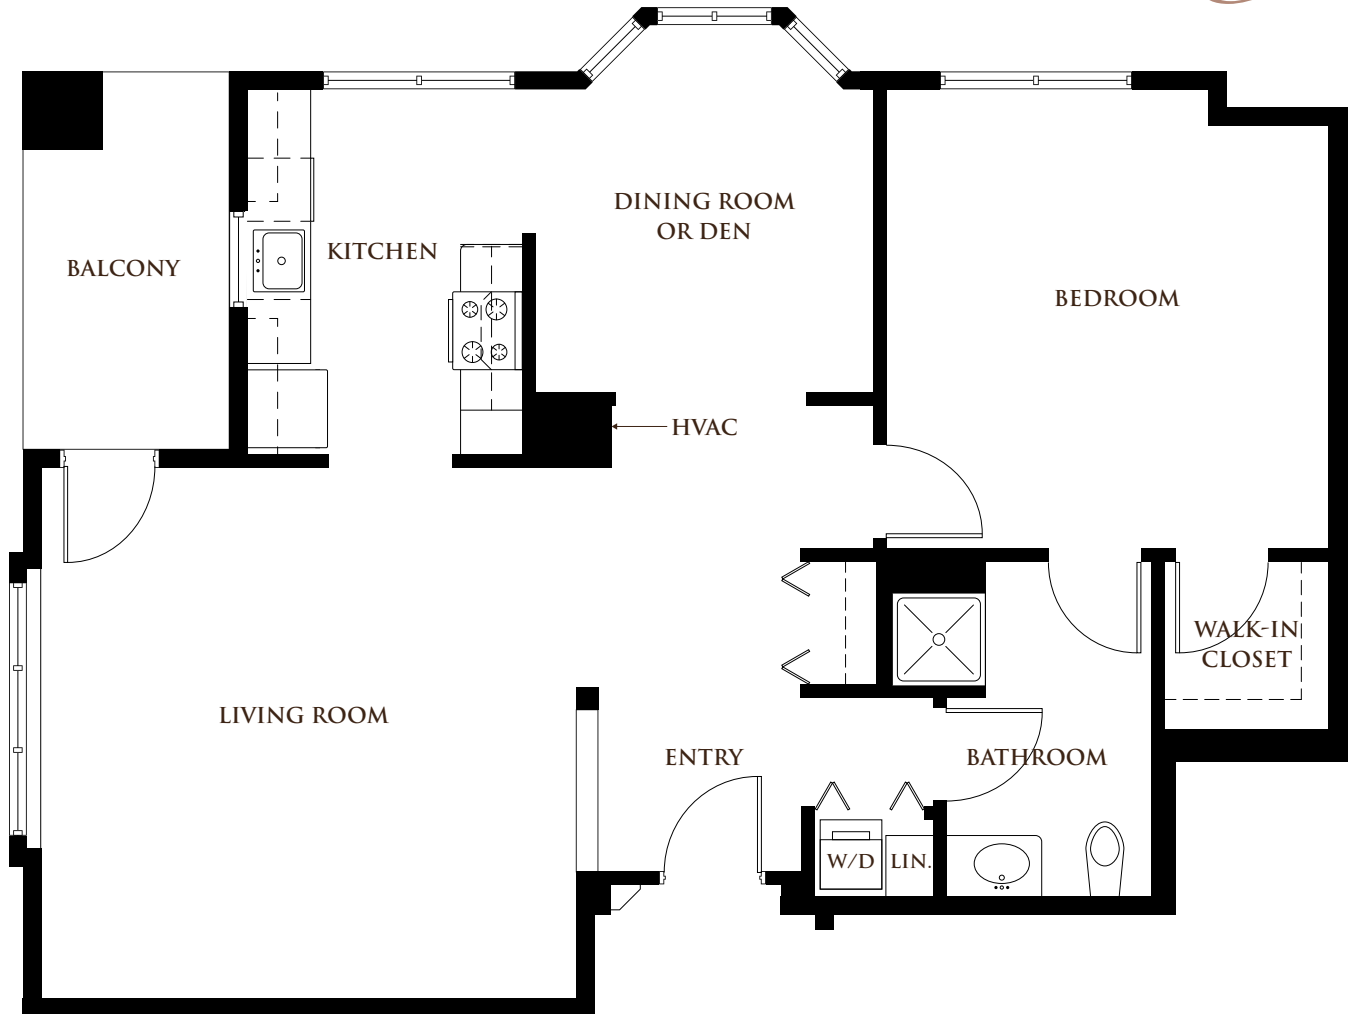

Mercer

*One Bedroom/
One Bathroom/
Den Apartment
1002-1155 sq. ft.*

*Monthly Fees starting at
\$3,438*

*Entrance Fees starting at
\$185,000*

The floor plan above is intended to show dimensions and layout for marketing purposes. Final design of the unit may vary.

THE MANOR
at York Town